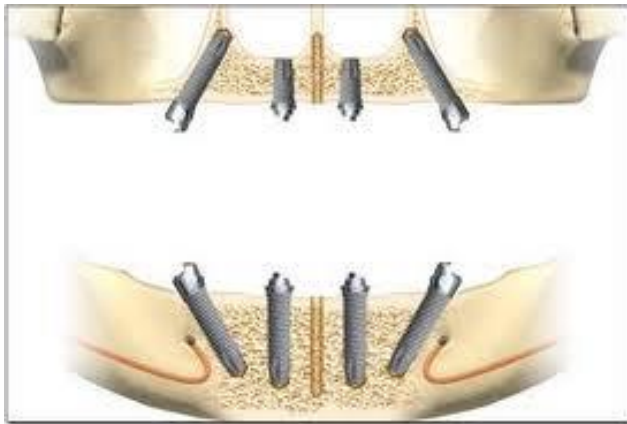

Multi-Unit & Vari-Connect

What is an Implant?

One or Multiple Implants

Parallel or Tilted Implants

Cemented or Screw Restoration

Straight and Angulated Abutments

Denture on Implants

Ball & Flat Attachments

All on 4/6

All on 4/6

Multi-Unit

Straight Multi-Unit

1

NM-A7101

2

NM-A7102

Assembly of Angulated Multi-Unit Base

Impressions

Open tray transfer

Closed tray transfer

Immediate
loading-
Fabrication of
the Temporary
Bridge

Laboratory Process

Passive Fit
Castable
Abutment Kit

Titanium
Sleeve