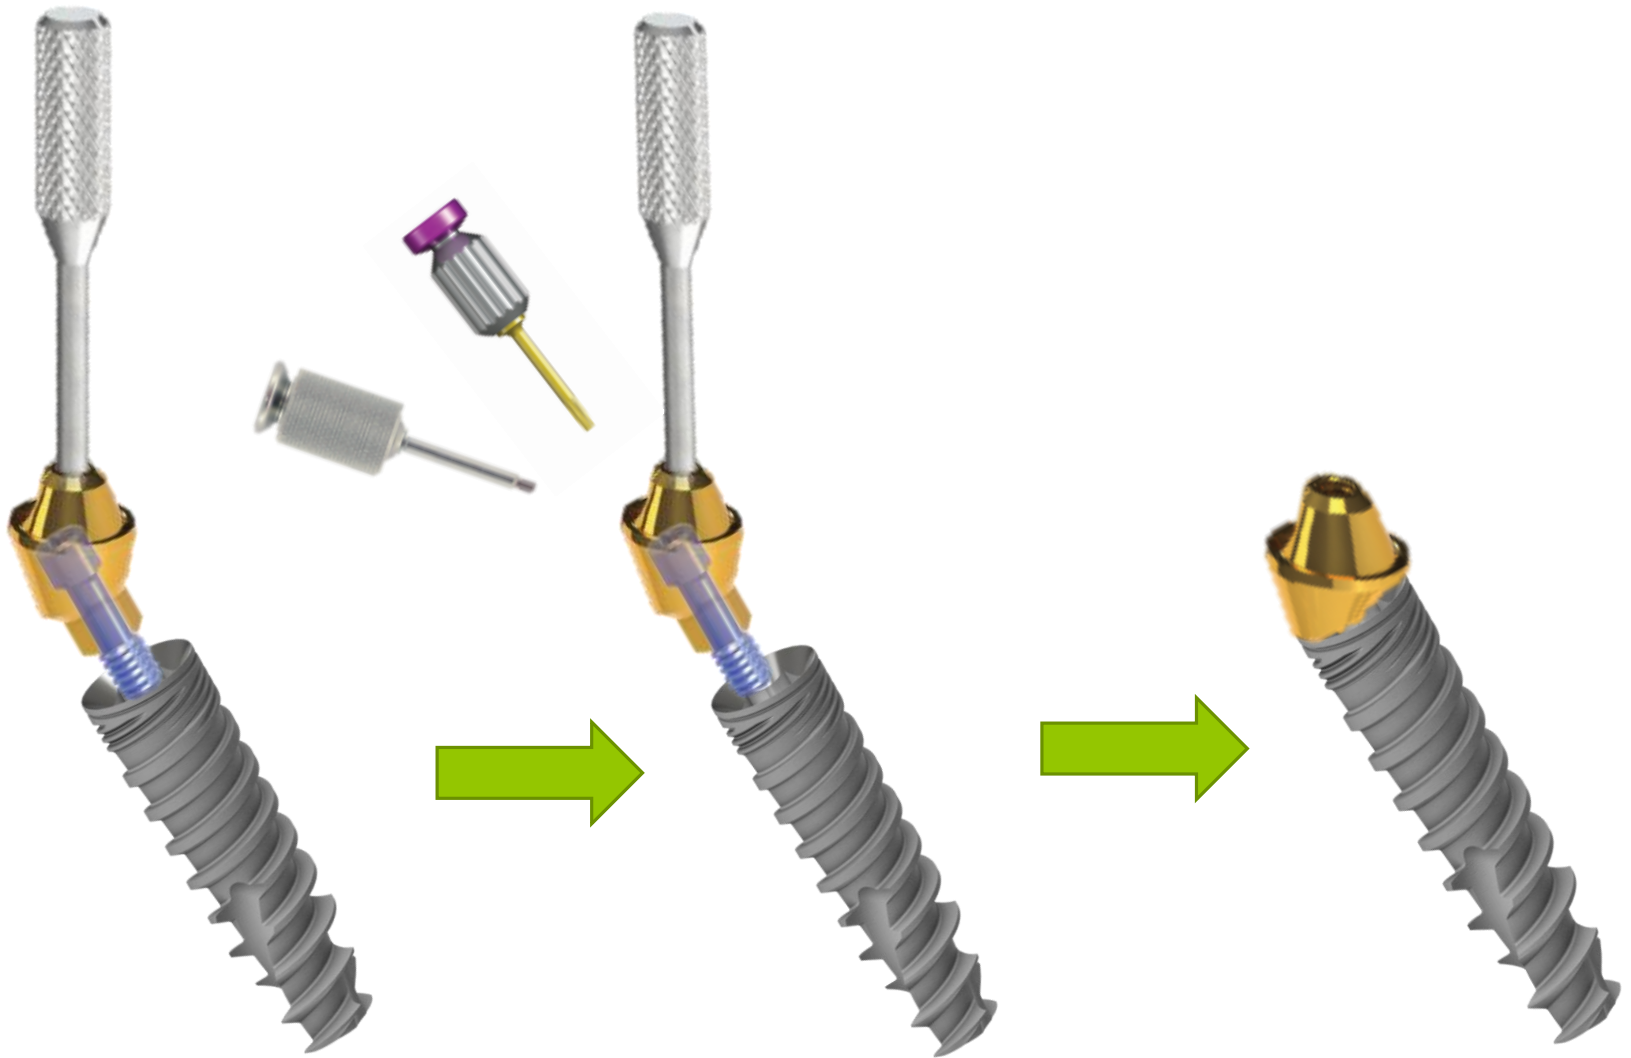

PASSIVE FIT CASTABLE ABUTMENT KIT

Screw*
NM-S7102

Titanium Abutment
Ø 4.8mm, H - 12mm
NM-T7121

Castable Sleeve
Ø 4.8mm, H - 10.5mm
NM-C7120

Castable Sleeve Positioner
Ø 4.8mm, H - 10mm
NM-T7122

Assembly of a Straight Multi-Unit Base

Assembly of Angulated Multi-Unit Base

Impressions

Open tray transfer

Closed tray transfer

Immediate
loading-
Fabrication of
the Temporary
Bridge

Laboratory Process

Passive Fit
Castable
Abutment Kit

Titanium
Sleeve

Castable
Sleeve

Castable
Sleeve
Positioner

Final restoration

Vari-Connect

Vari-Connect

 NM-A7212	-	-	2
 NM-A7213	 NM-A7233	-	3
-	 NM-A7234	 NM-A7244	4

Vari-Connect Components

Ball-Connect
Ø 4.8mm, H - 2mm
NM-T7262

Ball-Connect
Ø 4.8mm, H - 3mm
NM-T7263

Ball-Connect
Ø 4.8mm, H - 4mm
NM-T7264

Metal Cap
Ø 5mm, H - 3.2mm
NM-T3001

Silicon Extra Soft Cap
NM-T3002

Silicon Soft Cap
NM-T3003

Silicon Standard Cap
NM-T3004

Flat-Connect
Ø 4.8mm, H - 2mm
NM-T7272