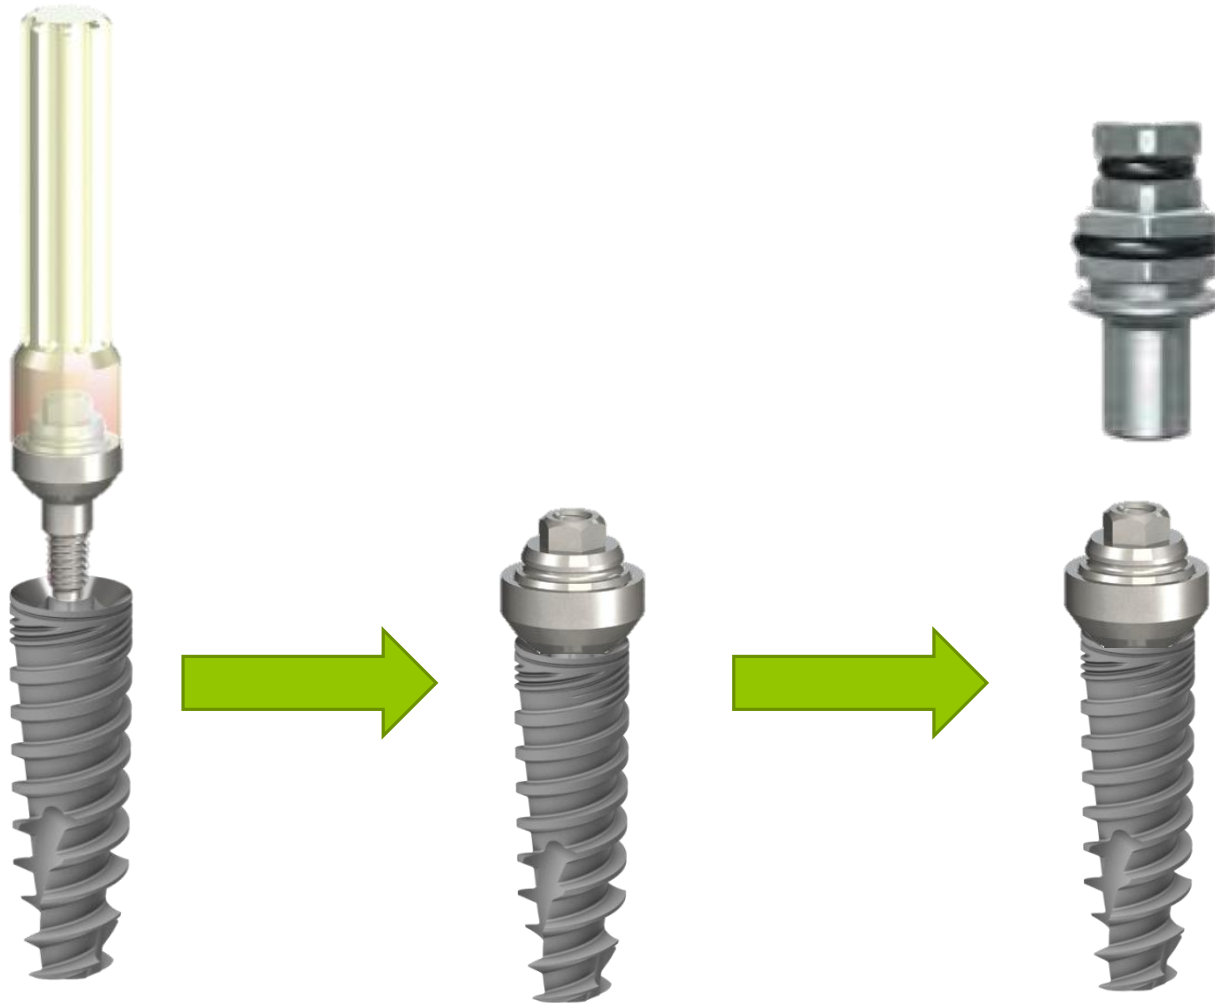

PASSIVE FIT CASTABLE ABUTMENT KIT

Screw*
NM-S7102

Titanium Abutment
Ø 4.8mm, H - 12mm
NM-T7121

Castable Sleeve
Ø 4.8mm, H - 10.5mm
NM-C7120

Castable Sleeve Positioner
Ø 4.8mm, H - 10mm
NM-T7122

Assembly of a Straight Multi-Unit Base

Assembly of Angulated Multi-Unit Base

Impressions

Open tray transfer

Closed tray transfer

Immediate
loading-
Fabrication of
the Temporary
Bridge

Laboratory Process

Passive Fit
Castable
Abutment Kit

Titanium
Sleeve

Castable
Sleeve

Castable
Sleeve
Positioner

Final restoration

Vari-Connect

Vari-Connect

 NM-A7212	-	-	2
 NM-A7213	 NM-A7233	-	3
-	 NM-A7234	 NM-A7244	4

Vari-Connect Components

Ball-Connect
Ø 4.8mm, H - 2mm
NM-T7262