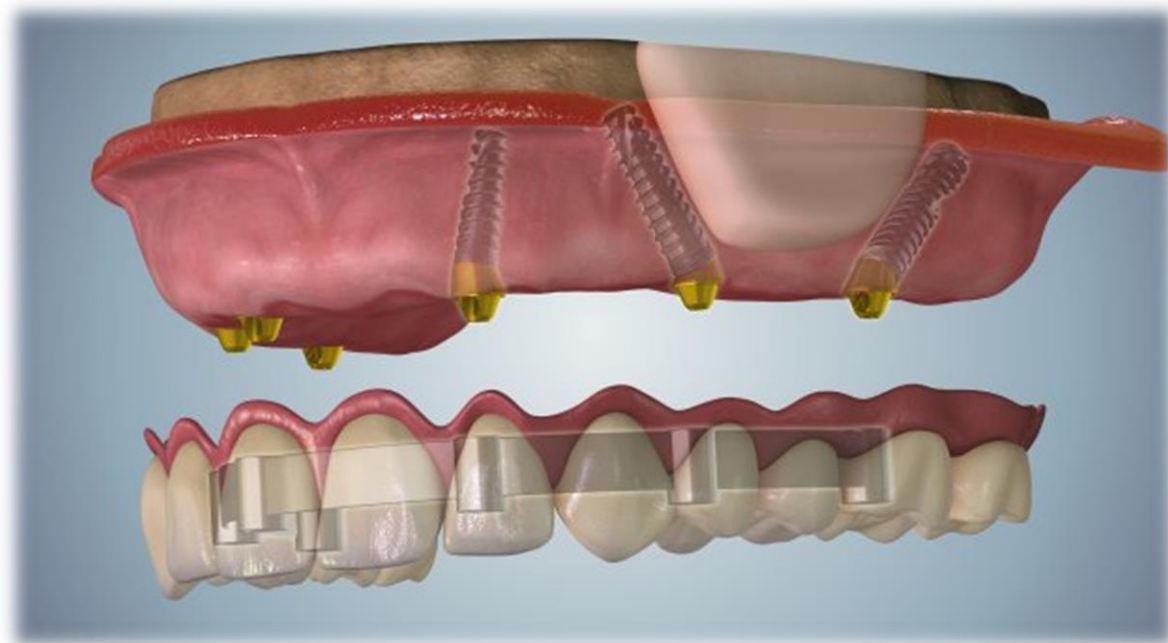

Assembly of Angulated Multi-Unit Base

Impressions

Open tray transfer

Closed tray transfer

Immediate
loading-
Fabrication of
the Temporary
Bridge

Laboratory Process

Passive Fit
Castable
Abutment Kit

Titanium
Sleeve

Castable
Sleeve

Castable
Sleeve
Positioner

Final restoration

Vari-Connect

Vari-Connect

 NM-A7212	-	-	2
 NM-A7213	 NM-A7233	-	3
-	 NM-A7234	 NM-A7244	4

Vari-Connect Components

Ball-Connect
Ø 4.8mm, H - 2mm
NM-T7262